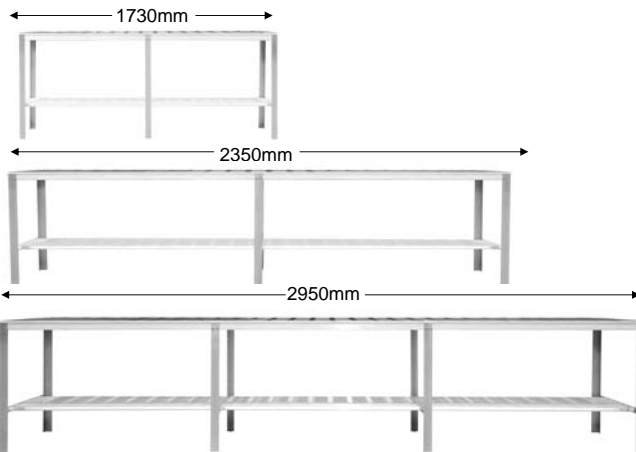

greenhousestaging.com

Specifications

Finish :

There are two frame finishes :
Natural Aluminium
Forest Green powder coated

There are three surface finishes:

Size :

Choose from three standard widths :

A slatted shelf is provided 250mm (10") from the floor, measurements shown above.

Choose from three standard lengths :

767mm (2' 6") is the standard height

Fixings:

Fixings are all stainless steel 6mm in diameter consisting of : button head screws with hex nuts for which an allen key is provided; hex head bolts and nuts for which a 10mm spanner is required.